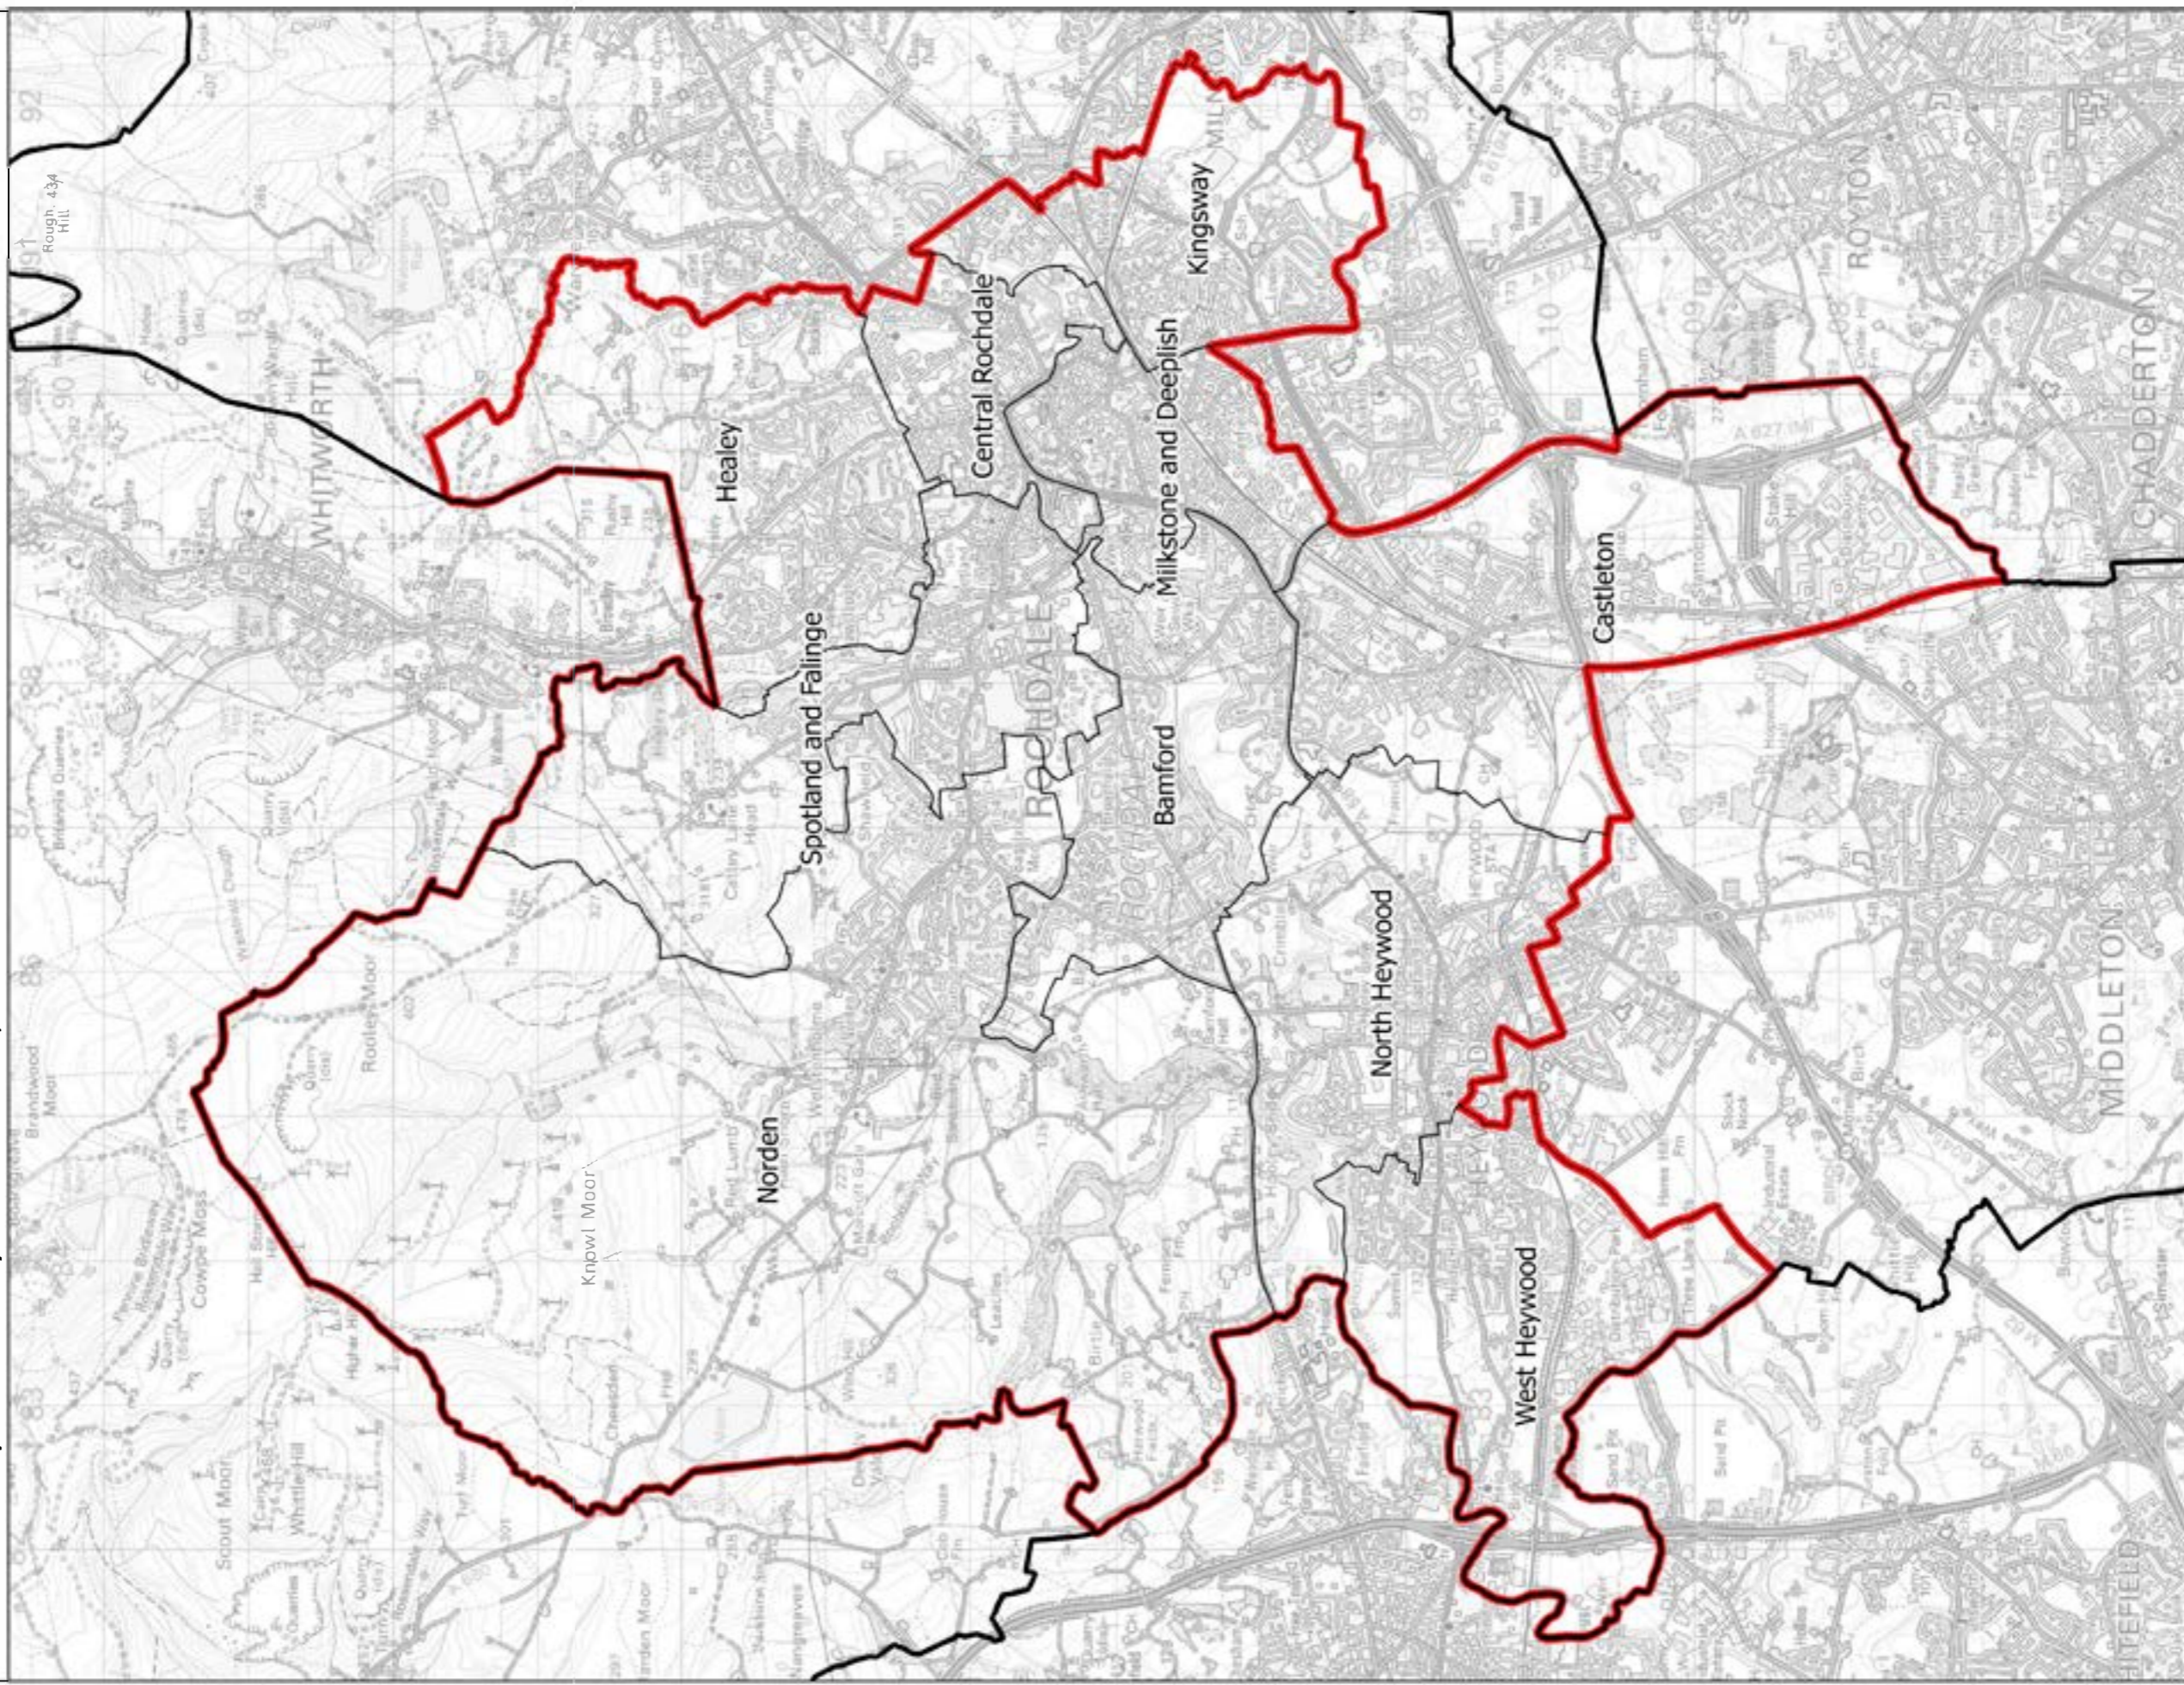

Boundary Commission for England - Initial Proposals for the North West Region
 Rochdale County Constituency - Electorate 73,781

This map is reproduced from Ordnance Survey material with the permission of Ordnance Survey on behalf of the controller of Her Majesty's Stationery Office (C) Crown Copyright 2016. All rights reserved. Unauthorised reproduction infringes Crown copyright and may lead to prosecution or civil proceedings. Boundary Commission for England 100018289, 2016.

— Constituency — Local authorities — Wards