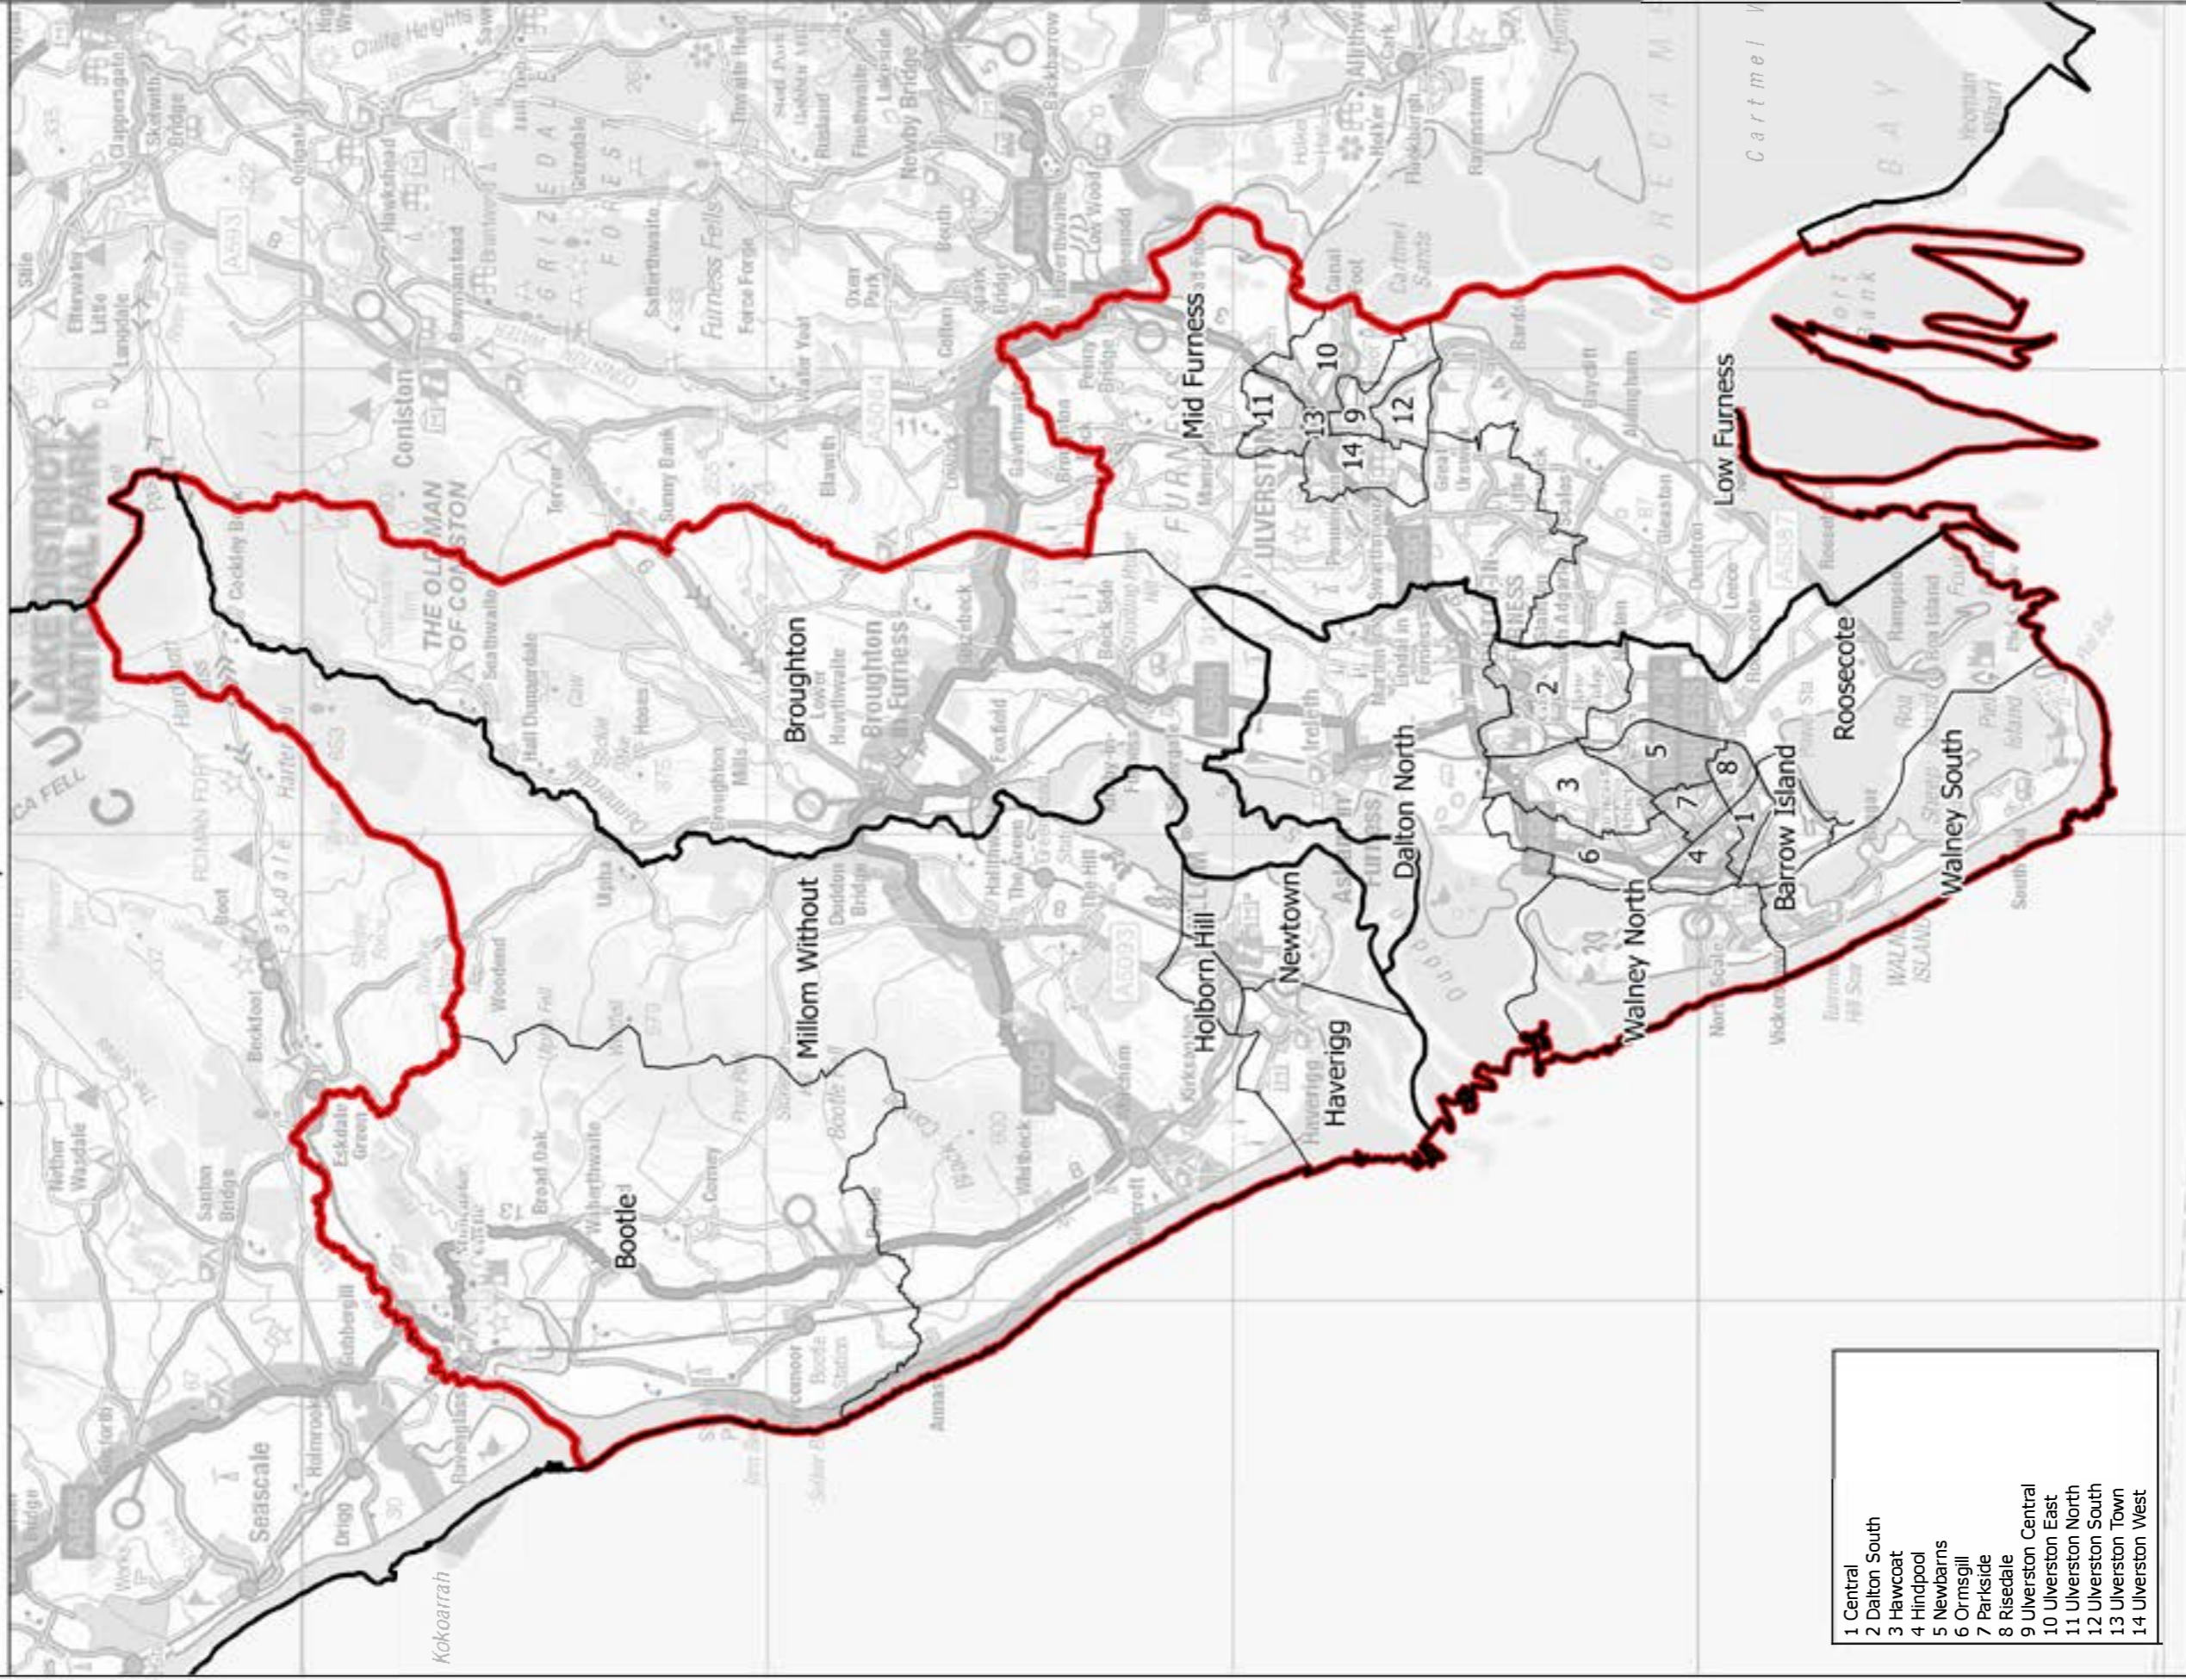

Boundary Commission for England - Initial Proposals for the North West Region
 Barrow and Furness County Constituency - Electorate 75,278

This map is reproduced from Ordnance Survey material with the permission of Ordnance Survey on behalf of the controller of Her Majesty's Stationery Office (C) Crown Copyright 2016. All rights reserved. Unauthorised reproduction infringes Crown copyright and may lead to prosecution or civil proceedings. Boundary Commission for England 100018289, 2016.

— Constituency — Local authorities — Wards