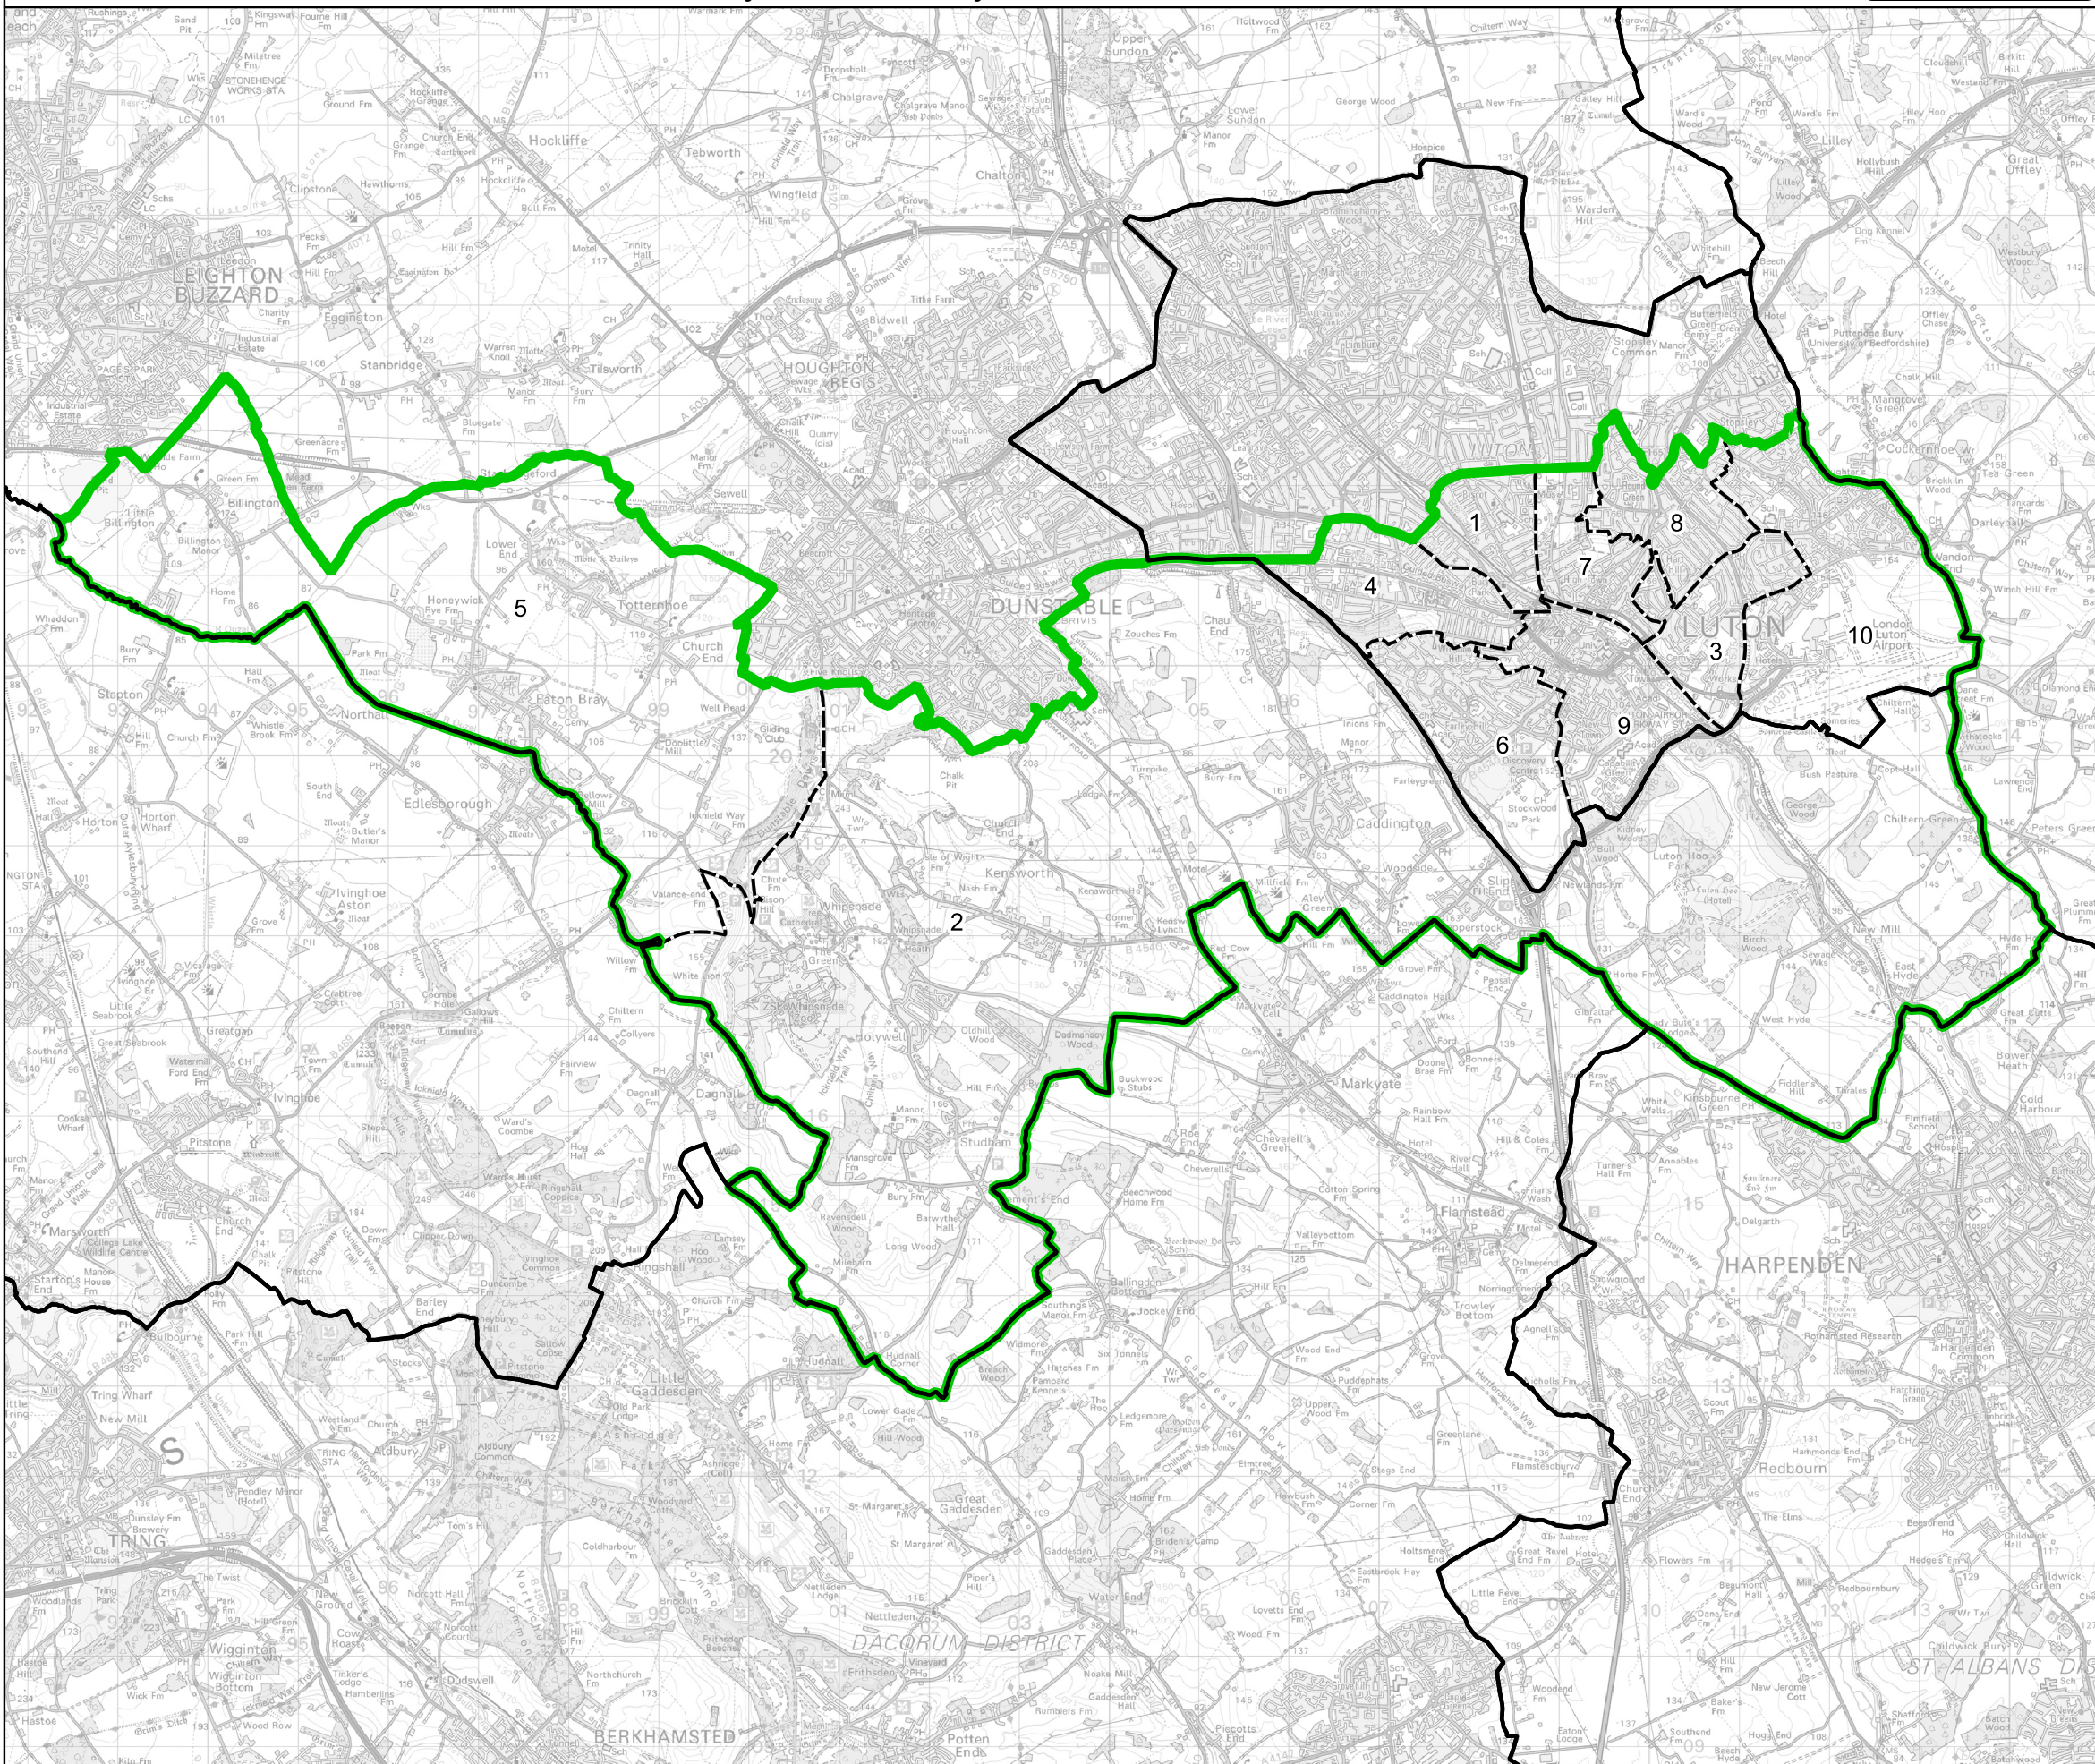

Boundary Commission for England - Final Recommendations for the Eastern Region

Luton South and South Bedfordshire County Constituency - Electorate 70,197

Wards:

- 1 Biscot
- 2 Caddington
- 3 Crawley
- 4 Dallow
- 5 Eaton Bray
- 6 Farley
- 7 High Town
- 8 Round Green
- 9 South
- 10 Wigmore

- Constituency
- Local Authorities
- Wards

0 1 2 km

© Crown copyright and database rights 2023 OS 100018289. You are permitted to use this data solely to enable you to respond to, or interact with, the organisation that provided you with the data. You are not permitted to copy, sub-licence, distribute or sell any of this data to third parties in any form. Third party rights to enforce the terms of this licence shall be reserved to OS.

Luton South and South Bedfordshire County Constituency